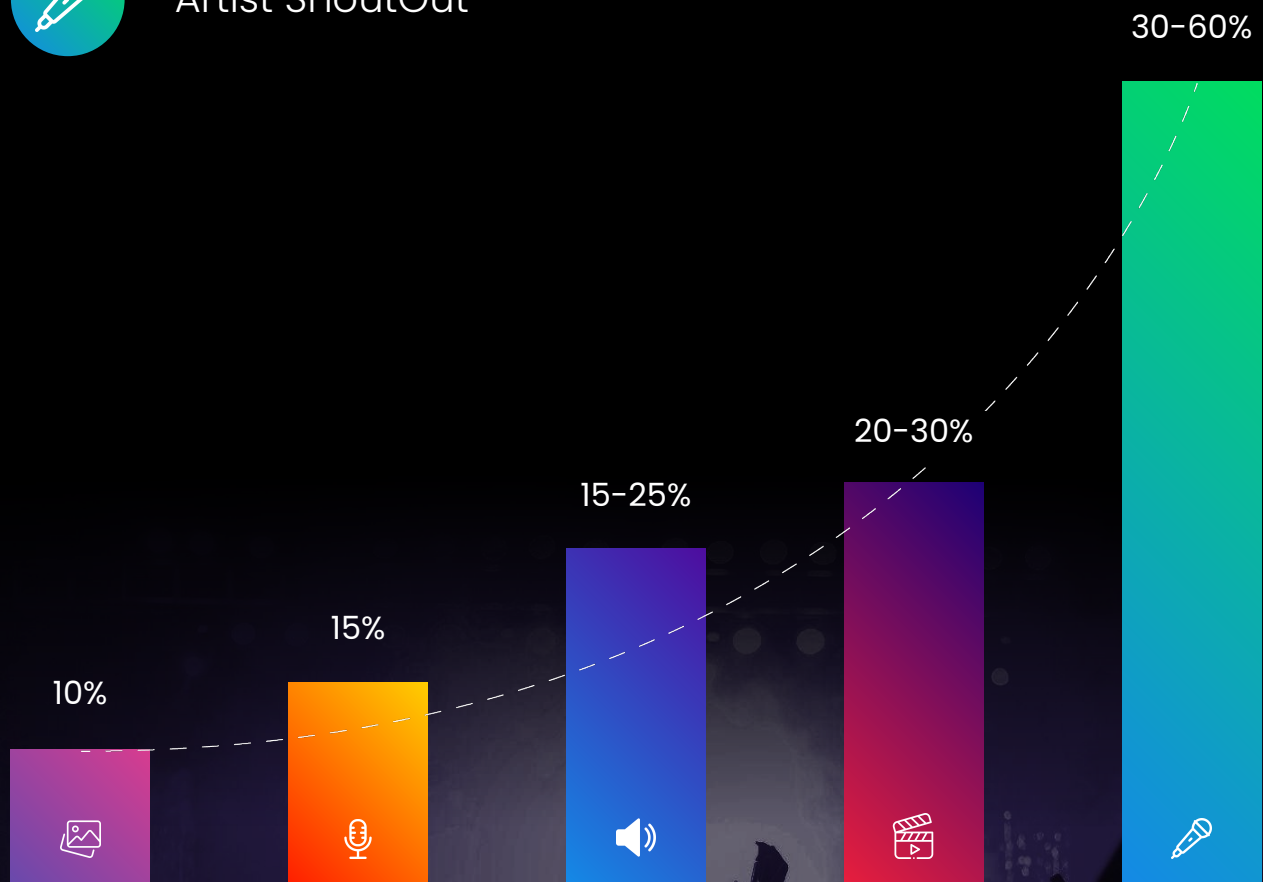

SET.Live Implementations

Audience Participation Rate

Print + Digital Display

DJ / Emcee
Announcement

Pre-Roll Audio

Pre-Roll Video

Artist ShoutOut

**Percentages vary based on fanbase, attendance, event type, and overall execution.*